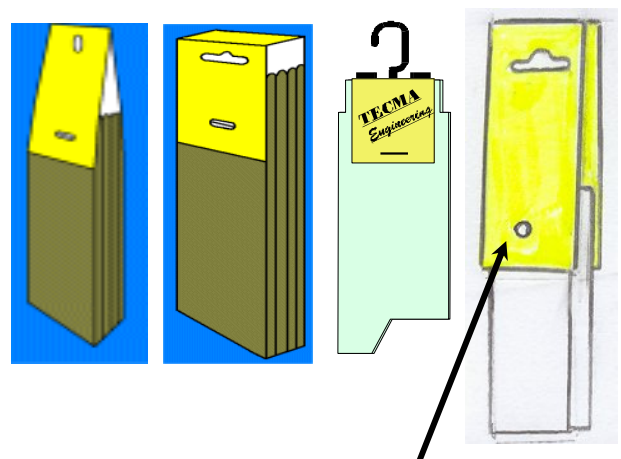

LABEL /TAG ATTACHING MACHINE BY PLASTIC FASTENERS
ESPECIALLY FOR PRE-PUNCHED LABELS
which facilitate plastic fastener insertion and
avoid product damage and poor display

**Pre-punched label
for facilitating plastic
fastener insertion**

Main Specifications :

➤ **QUALITY :**

- No damage to product or label.
- Excellent display, no label crushing.
- Uses Nylon or Polypro-made plastic pins or T-end pins which are fitted with fine paddle.

➤ **FLEXIBILITY :**

- This machine can use pre-punched or normal labels.
- Permits to fasten suspension hooks.
- Can label fine to thick socks thanks to our special needles.
- The design of this machine allows to arrange workstations together with our optionnal devices.